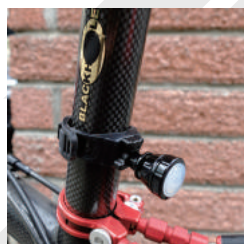

moonbear light

Plus QR function than the others.
On & out easily.

MBL-CR

tail light

spider light

Model name	STL-B	STL-CR	MBL-B	MBL-CR
Power Resource	CR1632	CR2 battery	CR1632	CR2 battery
Weight	12g	16g	14g	18g
Material	Aluminum shell + Silicon band + LED light		Aluminum shell + Silicon band + QR function LED light	
Lights output	2000mcd	2400mcd	2000mcd	2400mcd
Function	Steady-> Flash-> Off			
Runtime (Steady/Flash)	20/60hrs	50/200hrs	20/60hrs	50/200hrs
	depends on battery's capacity			
LED color options	red. white.			
Color options	black. red. silver. blue. green. customized.			
	water resistance