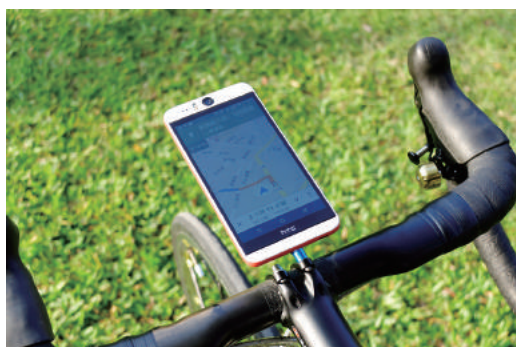

Model name	TFM-C	TFM-CG	TFM-CL	TFM-CP
Material	Aluminum Alloy		Aluminum set & LED light	Aluminum Alloy
Loading	Cycle Computer	Cycle Computer & Sports Cam	Cycle Computer & Sports Cam or head light	Cycle Computer or Smart Phone
Structure	computer loading set	TFM-C + Sports Cam Set	TFM-CG + Luffy head light	TFM-C + Phone Set
Light information	x	x	180 Lumen; 18650&18350 battery	x
Weight	26g	36g	81 g (w/o battery)	33g
Color options	black. red. rose gold. blue. green. customized.