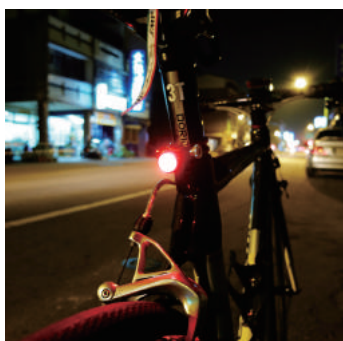

# Seatpost Clamp light

# Seatpost Clamp light

reddot design award  
winner 2011

Combine Seat Clamp & QR function lights~~  
2 Ultra-bright LED lights.  
Water resistant.

QR function makes battery change easily.  
2011 reddot design award!!