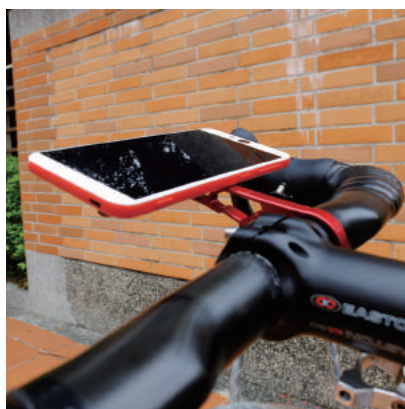

TJM-CP

Model name	TJM-C	TJM-CG	TJM-CL	TJM-CP
Material	Aluminum Alloy		Aluminum set & LED light	Aluminum Alloy
Loading	Cycle Computer	Cycle Computer & Sports Cam	Cycle Computer & Sports Cam or head light	Cycle Computer or Smart Phone
Structure	computer loading set	TJM-C + Sports Cam Set	TJM-CG + Luffy head light	TJM-C + Phone Set
Light information	x	x	180 Lumen; 18650&18350 battery	x
Weight	42g	48g	94 g (w/o battery)	58g
Color options	black, red, rose gold, blue, green, customized.