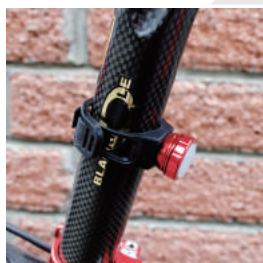

STL-B

Model name	STL-B	STL-CR	MBL-B	MBL-CR
Power Resource	CR1632	CR2 battery	CR1632	CR2 battery
Weight	12g	16g	14g	18g
Material	Aluminum shell + Silicon band + LED light		Aluminum shell + Silicon band + QR function LED light	
Lights output	2000mcd	2400mcd	2000mcd	2400mcd
Function	Steady-> Flash-> Off			
Runtime (Steady/Flash)	20/60hrs	50/200hrs	20/60hrs	50/200hrs
	depends on battery's capacity			
LED color options	red. white.			
Color options	black. red. silver. blue. green. customized.			
	water resistance